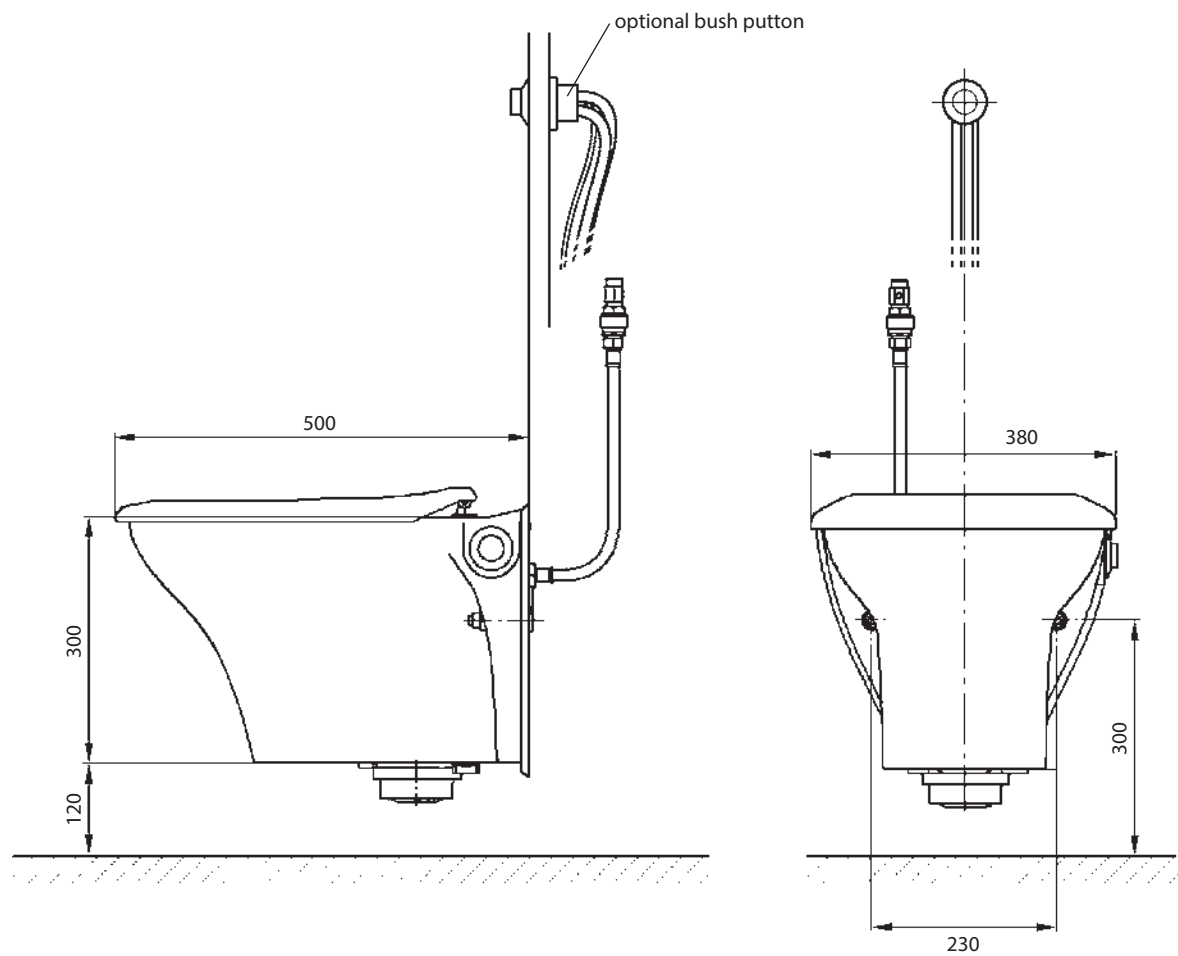

Marine Sector

Evac is a company of the Zodiac Marine & Pool Group

EVAC CLASSIC TOILET

Highlights:

- Competitive price
- Lightweight and compact
- Simple construction (minimal moving parts)
- Easy maintenance
- Fully pneumatic
- Flush mechanism integrated inside the bowl

Evac Classic toilet

Materials

Bowl: White vitreous china
 Seat: PP
 Cover: PP
 Control mechanism: ABS, POM
 Discharge valve; plastic parts: POM, PP
 Rubber parts: NR, EPDM

Operating data

Water pressure: 300...1 000 kPa
 Operating vacuum: -30...-50 kPa
 Water consumption: ~1.2 ±0.15 litres/flush (water pressure: 400 kPa, vacuum: -40 kPa)
 Air consumption: ~60 ±10 litres/flush (normal atmospheric air)